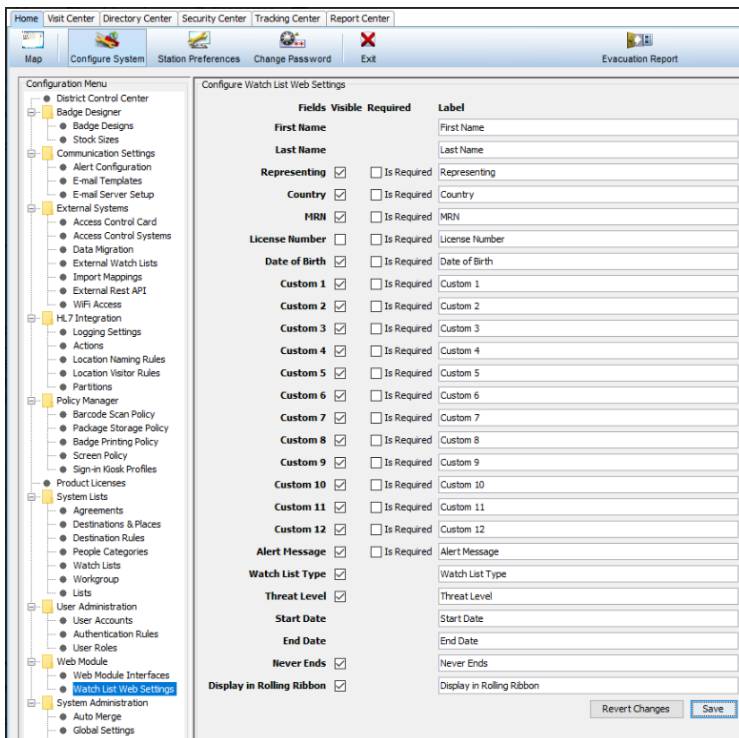

## Enhanced Watchlist Management for Unparalleled Security

Upgrade your visitor management capabilities with the all-new PassagePoint Web Watchlist Module. This powerful enhancement empowers your team to effortlessly add and manage Watchlist entries directly through the web interface, providing an additional layer of security and convenience. This expansion of capabilities ensures that you're no longer tied to a workstation, providing the freedom to address security concerns on the go. Upgrade to the Web Watchlist Module today and take control of your security measures with ease and flexibility. Ensure that your facility remains safe and secure, no matter where you are.

## Features & Benefits

- **Seamless Watchlist Management:** Add and manage Watchlist entries directly through the PassagePoint web interface. Gain the flexibility to update the Watchlist from any location with internet access.
- **Role-Based Access Control:** Access to the Watchlist web feature is controlled by User Role and User Account, ensuring that only authorized personnel can make updates.
- **Unrestricted Mobility:** No longer confined to a specific workstation. Easily add individuals of concern to the Watchlist from anywhere, anytime.
- **Enhanced Security Measures:** Strengthen your facility's security by enabling authorized users to manage Watchlist entries securely from the web interface.