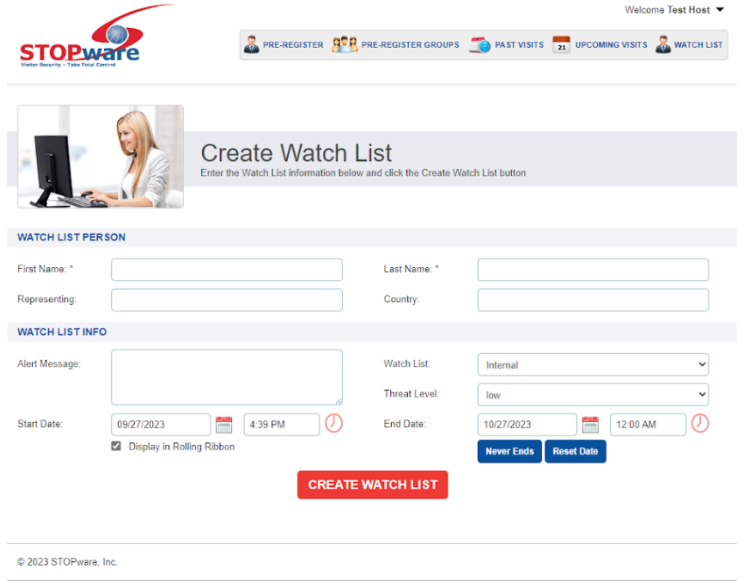

## Enhanced Watchlist Management for Unparalleled Security

Upgrade your visitor management capabilities with the all-new PassagePoint Web Watchlist Module. This powerful enhancement empowers your team to effortlessly add and manage Watchlist entries directly through the web interface, providing an additional layer of security and convenience. This expansion of capabilities ensures that you're no longer tied to a workstation, providing the freedom to address security concerns on the go. Upgrade to the Web Watchlist Module today and take control of your security measures with ease and flexibility. Ensure that your facility remains safe and secure, no matter where you are.