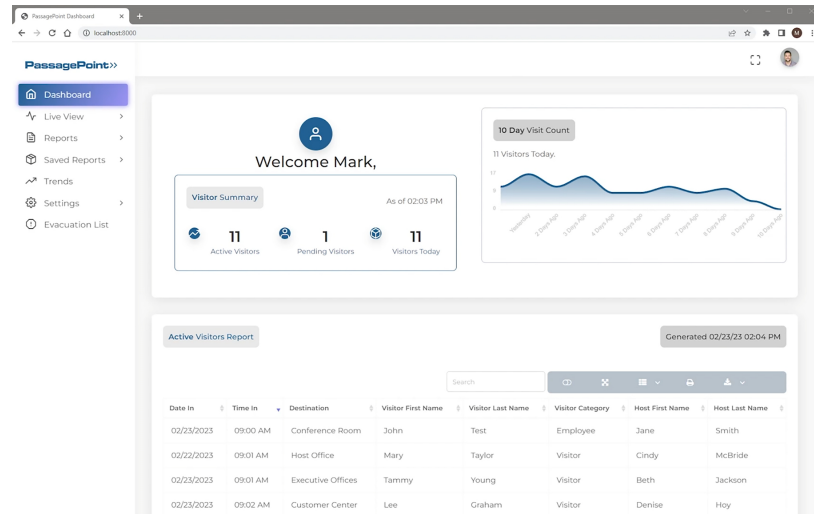

# Web Dashboard Module

Part No: MG-DB

## Elevate Visitor Management with Insightful Analytics

*PassagePoint's Web Dashboard Module is your gateway to a new level of visitor statistics and reporting. With seamless intranet access, generating PassagePoint Visitor reports is now effortless and limitless for all users. Enjoy the flexibility of tailored views, uniquely designed for each logged-in user. Gain complete situational awareness of your facility from any location, without being confined to the front desk. Unlock the potential of predictive analysis and monitor visitor trends effortlessly.*

## Features & Benefits

- **360-Degree Facility Overview:** Gain comprehensive insight into facility activities without being tied to the front desk.
- **Predictive Analysis:** Leverage visitor data for informed decision-making and proactive planning.
- **Visitor Trend Monitoring:** Stay updated on trends within the facility for improved operational efficiency.
- **Flexibility and Convenience:** Enjoy the freedom for unlimited user access to critical information from anywhere, anytime.
- **Real-time Visibility:** Stay informed and responsive with up-to-the-minute information on facility activities.
- **Customized Views:** Tailor views based on individual user profiles for a personalized experience.